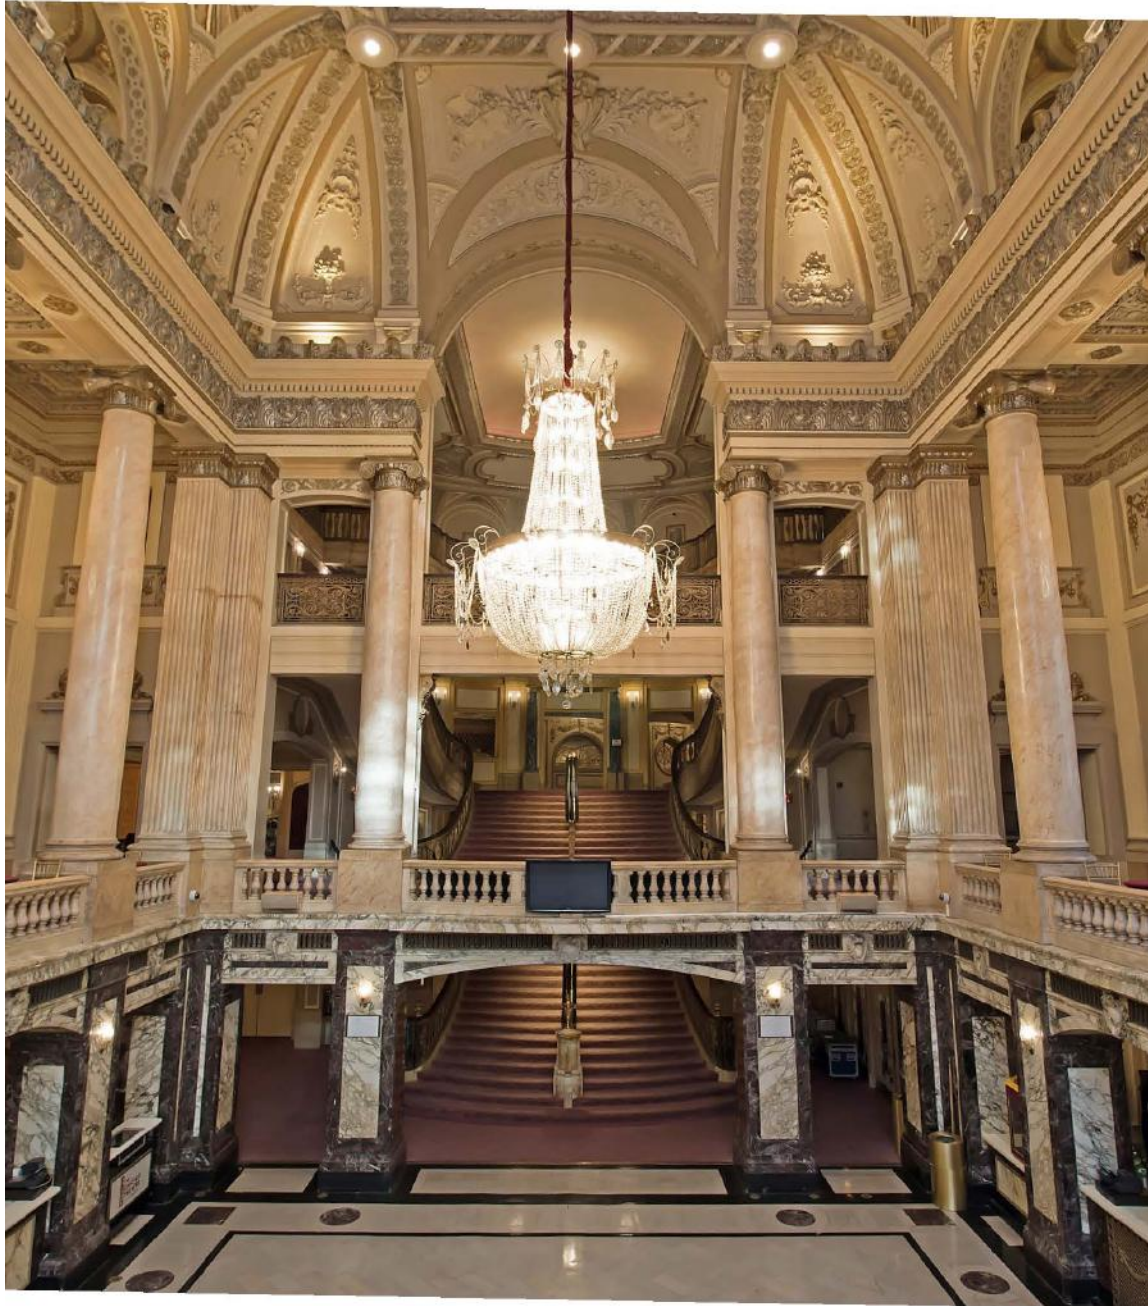

WELCOME TO THE CHICAGO THEATRE

WELCOME TO
THE CHICAGO THEATRE

THE BEACON THEATRE

*The Neighborhood Beat of
the Upper West Side.*

For nearly 100 years, the Beacon has set the stage for many of the greatest names in music. This legendary theater is a New York City landmark and a venerable rock room for generations of New Yorkers. Renovated to its original glory, the Beacon is equipped with state-of-the-art technology and a mystical charm that is sure to make for an unforgettable event. Outfitted with Sphere Immersive Sound technology, a multi-layered audio system also slated for use in the soon-to-open MSG Sphere in Las Vegas.

BEACON THEATRE - LOBBY

Renovated to its original glory.

With its grandeur and enchanting architecture, the Beacon Theatre remains one of NYC's most heralded landmarks. With gilded finishings and a foundation dating back to the roaring '20s, this space is sure to provide an intimate experience for your guests.

THE CHICAGO THEATRE

The first lavish movie palace in America.
Let The Chicago Theatre's rich history set the scene for your opulent, awe-inspiring event. The beautiful, seven-story high auditorium—complete with 10 elaborate ceiling murals and an original 29-rank Wurlitzer pipe organ—infuses glamour and grace in the heart of downtown Chicago.

THE CHICAGO THEATRE – GRAND LOBBY

Surround yourself with history.

The ornate finishings of the Grand Lobby are guaranteed to turn any event into an exquisite affair. Modeled after the Royal Chapel at Versailles, this five-story venue full of rich history and beauty makes for a picturesque backdrop for your special event.