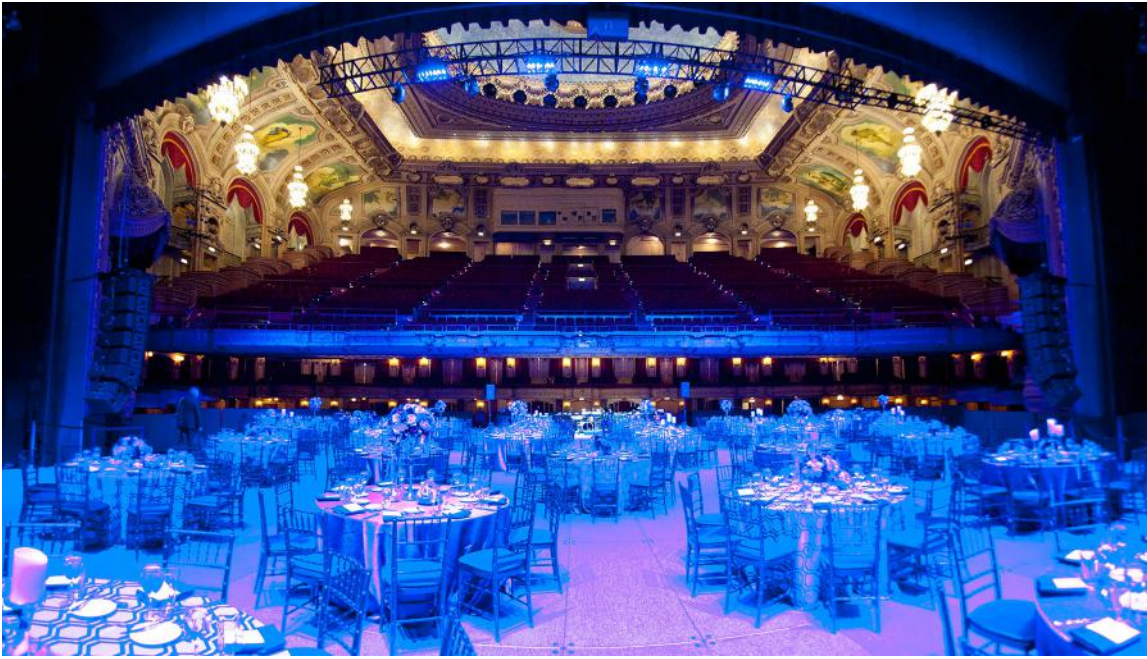

RADIO CITY MUSIC HALL

The showplace of the nation.

A historic venue of epic proportions, unmatched in drama and elegance, there's no better place than The Hall to see or stage a show. Between the art deco murals and the iconic proscenium arch, everything about the largest indoor theater in the world is larger than life.

WELCOME TO THE CHICAGO THEATRE

WELCOME TO
THE CHICAGO THEATRE

THE BEACON THEATRE

*The Neighborhood Beat of
the Upper West Side.*

For nearly 100 years, the Beacon has set the stage for many of the greatest names in music. This legendary theater is a New York City landmark and a venerable rock room for generations of New Yorkers. Renovated to its original glory, the Beacon is equipped with state-of-the-art technology and a mystical charm that is sure to make for an unforgettable event. Outfitted with Sphere Immersive Sound technology, a multi-layered audio system also slated for use in the soon-to-open MSG Sphere in Las Vegas.

BEACON THEATRE - LOBBY

Renovated to its original glory.

With its grandeur and enchanting architecture, the Beacon Theatre remains one of NYC's most heralded landmarks. With gilded finishings and a foundation dating back to the roaring '20s, this space is sure to provide an intimate experience for your guests.

THE CHICAGO THEATRE

The first lavish movie palace in America.
Let The Chicago Theatre's rich history set the scene for your opulent, awe-inspiring event. The beautiful, seven-story high auditorium—complete with 10 elaborate ceiling murals and an original 29-rank Wurlitzer pipe organ—infuses glamour and grace in the heart of downtown Chicago.