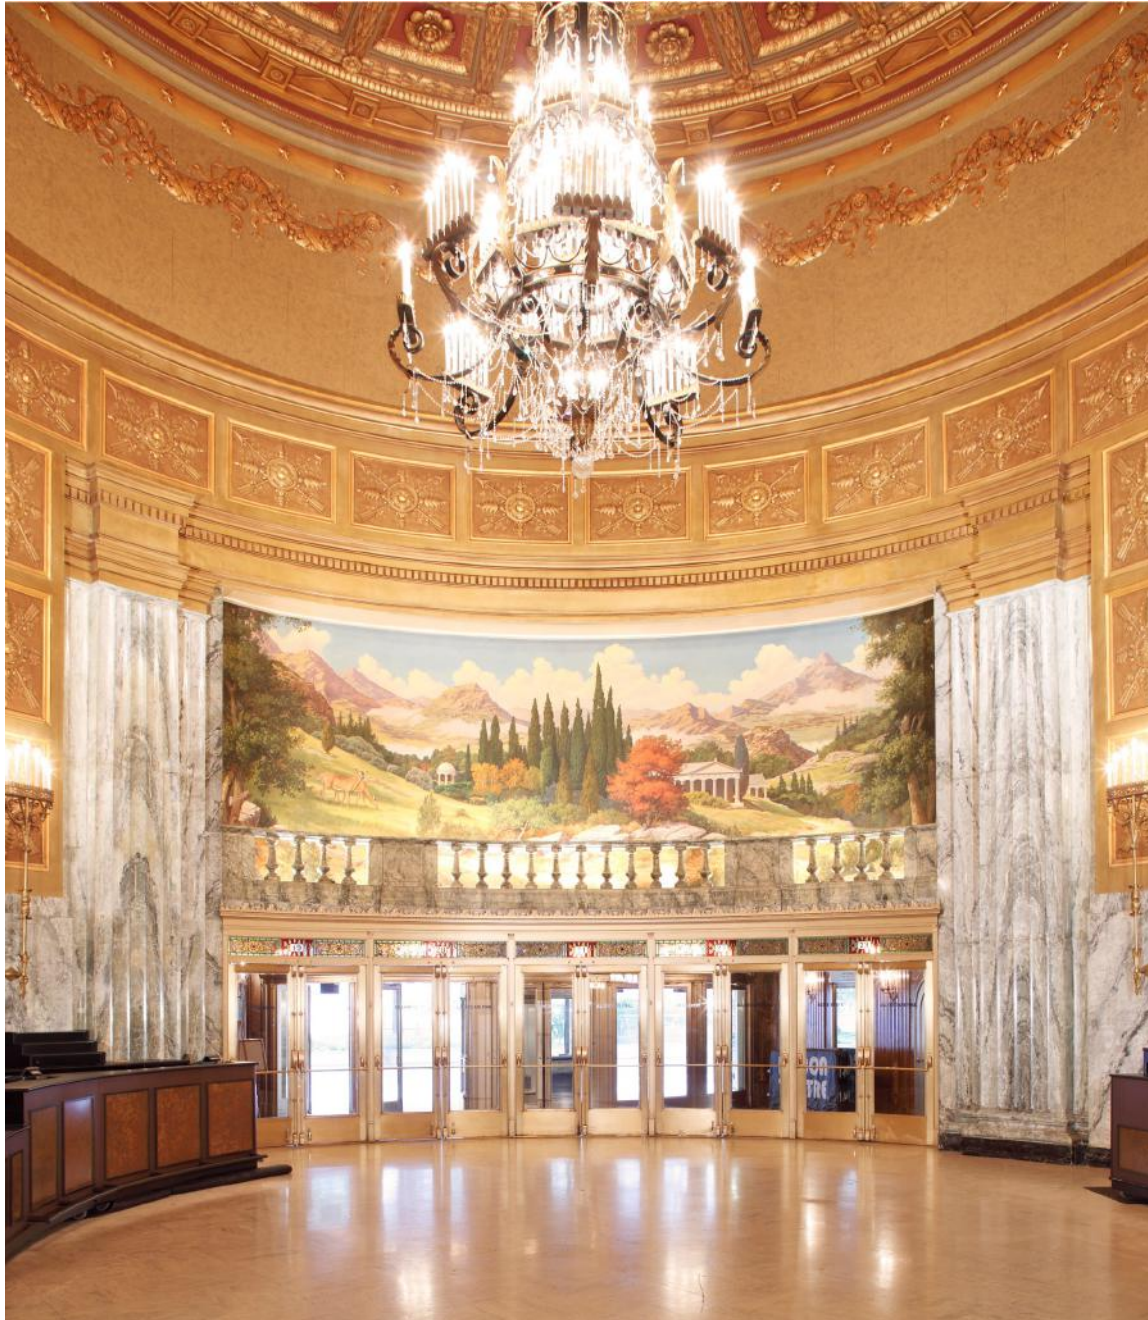

WELCOME TO THE CHICAGO THEATRE

WELCOME TO
THE CHICAGO THEATRE

THE BEACON THEATRE

*The Neighborhood Beat of
the Upper West Side.*

For nearly 100 years, the Beacon has set the stage for many of the greatest names in music. This legendary theater is a New York City landmark and a venerable rock room for generations of New Yorkers. Renovated to its original glory, the Beacon is equipped with state-of-the-art technology and a mystical charm that is sure to make for an unforgettable event. Outfitted with Sphere Immersive Sound technology, a multi-layered audio system also slated for use in the soon-to-open MSG Sphere in Las Vegas.

BEACON THEATRE - LOBBY

Renovated to its original glory.

With its grandeur and enchanting architecture, the Beacon Theatre remains one of NYC's most heralded landmarks. With gilded finishings and a foundation dating back to the roaring '20s, this space is sure to provide an intimate experience for your guests.

THE CHICAGO THEATRE

The first lavish movie palace in America.
Let The Chicago Theatre's rich history set the scene for your opulent, awe-inspiring event. The beautiful, seven-story high auditorium—complete with 10 elaborate ceiling murals and an original 29-rank Wurlitzer pipe organ—infuses glamour and grace in the heart of downtown Chicago.

THE CHICAGO THEATRE – GRAND LOBBY

Surround yourself with history.

The ornate finishings of the Grand Lobby are guaranteed to turn any event into an exquisite affair. Modeled after the Royal Chapel at Versailles, this five-story venue full of rich history and beauty makes for a picturesque backdrop for your special event.